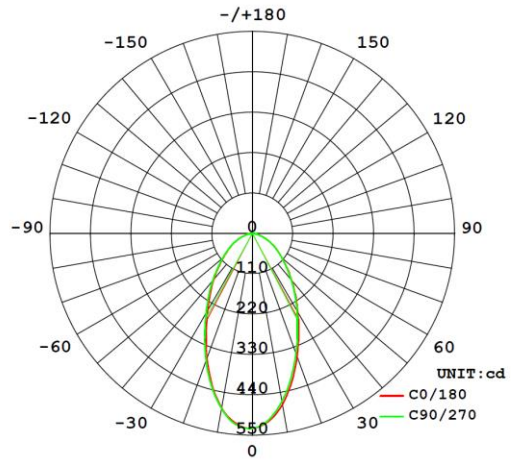

Diagram for RULFX-01 in 6W, 4000K. Other diagrams available on request