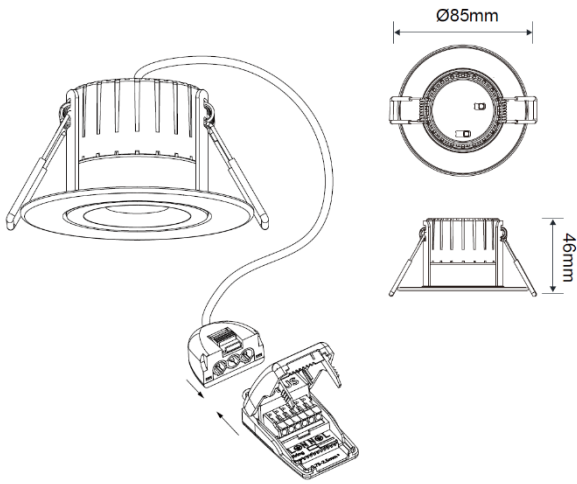

- RULFXTRIM-04 ULTIMUM+ trim, Polished Chrome
- RULFXTRIM-13 ULTIMUM+ trim, Matte Black
- RLA250DTG-01 LOADPRO 250W LED Grid Dimmer
- R1001G2W 100W LED Wall Plate Dimmer

Time Off Delay:	NA
Illuminance Switching Range:	NA
Sensitivity Range (%):	NA
Mounting Height (max):	NA
Detection Zone Diameter (max):	NA