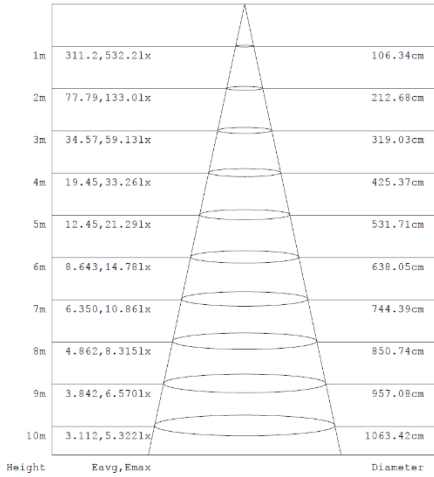

ULTIMUM EXPRESS FLAT LED FIRE RATED DOWNLIGHT

4W/6W, IP65

Diagram for RULFX-01 in 6W, 4000K. Other diagrams available on request